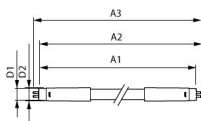

Specifications Philips LED Tube T5 MASTER (HF)
High Efficiency 11.5W 1700lm - 865 Daylight |
85cm - Dimmable - Replaces 21W

[View Product](#)

General Information

SKU	248834
EAN	8720169163232
Brand	Philips
Manufacturer Name	MAS LEDtube HF 900mm HE 11.5W 865 T5
Full box quantity	10
Any Lamp all-in warranty	5 Years
Energy efficiency class	D
Average Lifetime (h)	60000
Voltage (V)	220-240

Light colour options Single Color

Luminous Flux (Lumen) 1700

Luminous Efficacy (lm/W) 147

Product Type Category LED Tube T5

Type of sensor No Sensor

Lamp Information

LED Starter included No

Requires Ballast Yes

Ballast for LED Tubes Electronic – there is no starter

LED Tube Output High Efficiency

Bulb finish Frosted

Housing Glass

Series Master

Dimensions

Length 85cm

Length (mm) 863

Diameter (mm) 19

Why Any-lamp?

 Order from the **largest lighting specialist** in Europe  **Customised** quotation

 Up to **7 years warranty**  **Easy** return process